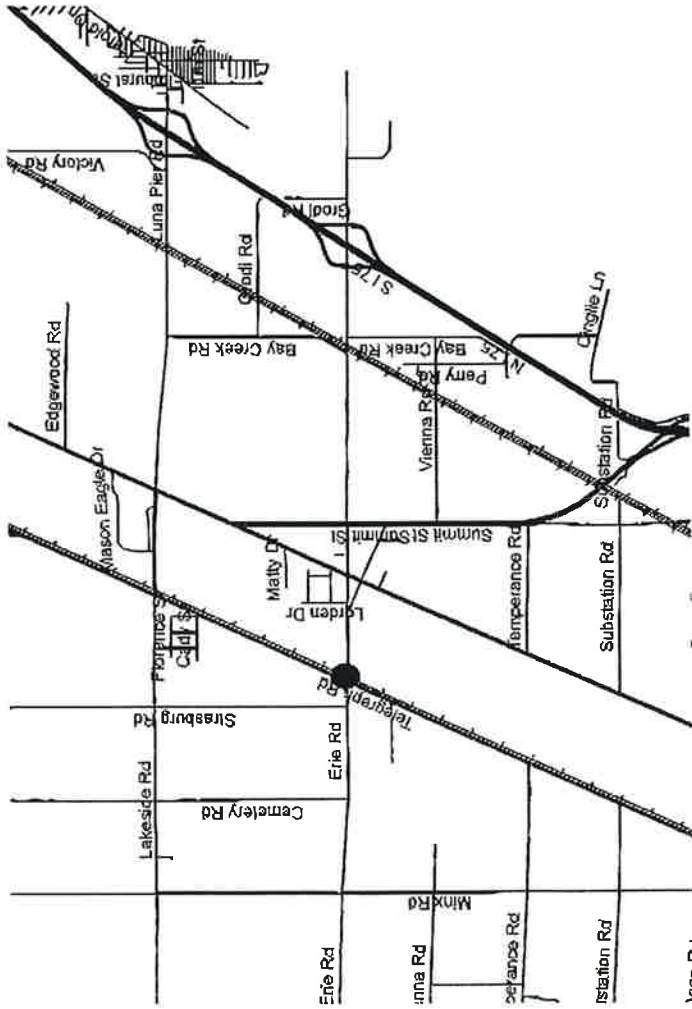

MONROE COUNTY ROAD COMMISSION
840 S. TELEGRAPH ROAD
MONROE MICHIGAN, 48161

PLANNING
PRINTED: 09/27/2017

CSX Railroad Closures

When Will This Be Done?
ERIE ROAD between Telegraph Road (US24) and South Dixie Highway (M125) will be closed Friday, September 29, 2017 until Monday, October 16, 2017. The detour route for this closure will use US24 to LUNA PIER ROAD to M125.

IN OHIO -
STATELINE ROAD between Telegraph Road (US24) and South Dixie Highway (M125) will be closed Friday, September 29, 2017 until Monday, October 16, 2017.

How Can I Help?
Please drive safely and protect the workers. Taking alternate routes helps to speed the roadwork and reduces delays through the construction zone.